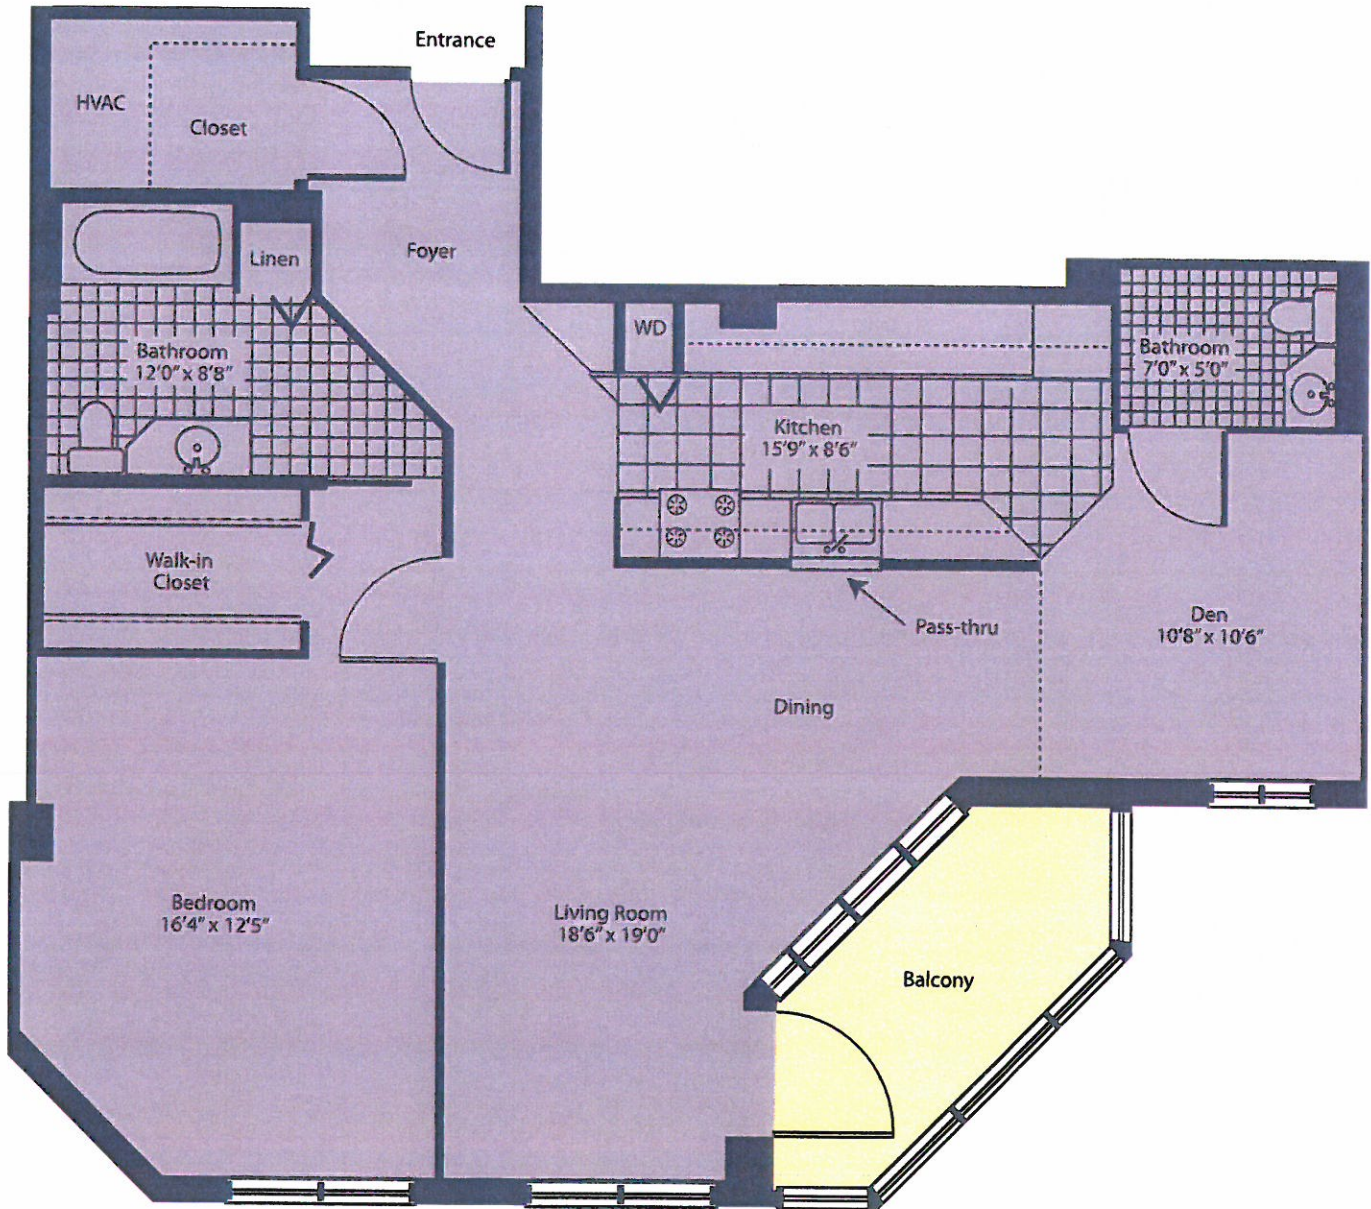

BAY WOODS
of ANNAPOLIS

The Wye II

One Bedroom, One & One Half Bath with Den & Enclosed Balcony
Approximately 1,100 Square Feet

The floor plans represented are drawings for illustrative purposes only and are subject to change, modification and availability. All dimensions and square footage are approximate.