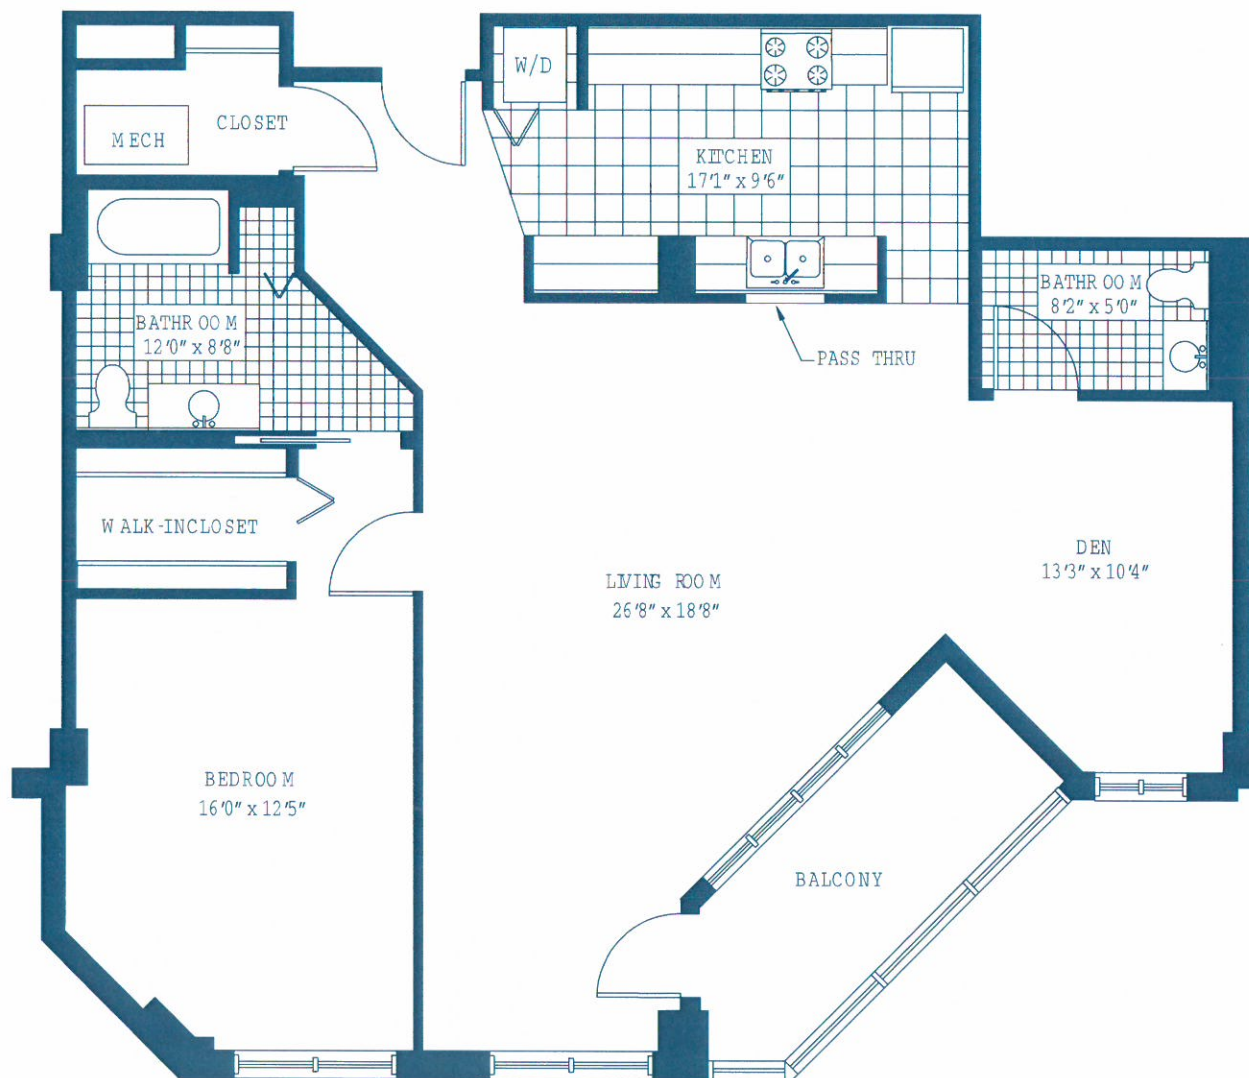

THE WYE

1 BEDROOM/DEN

Approximately:
1,300 Square Feet

ACTUAL ROOM DIMENSIONS MAY VARY SLIGHTLY.
FLOOR PLAN NOT TO SCALE.