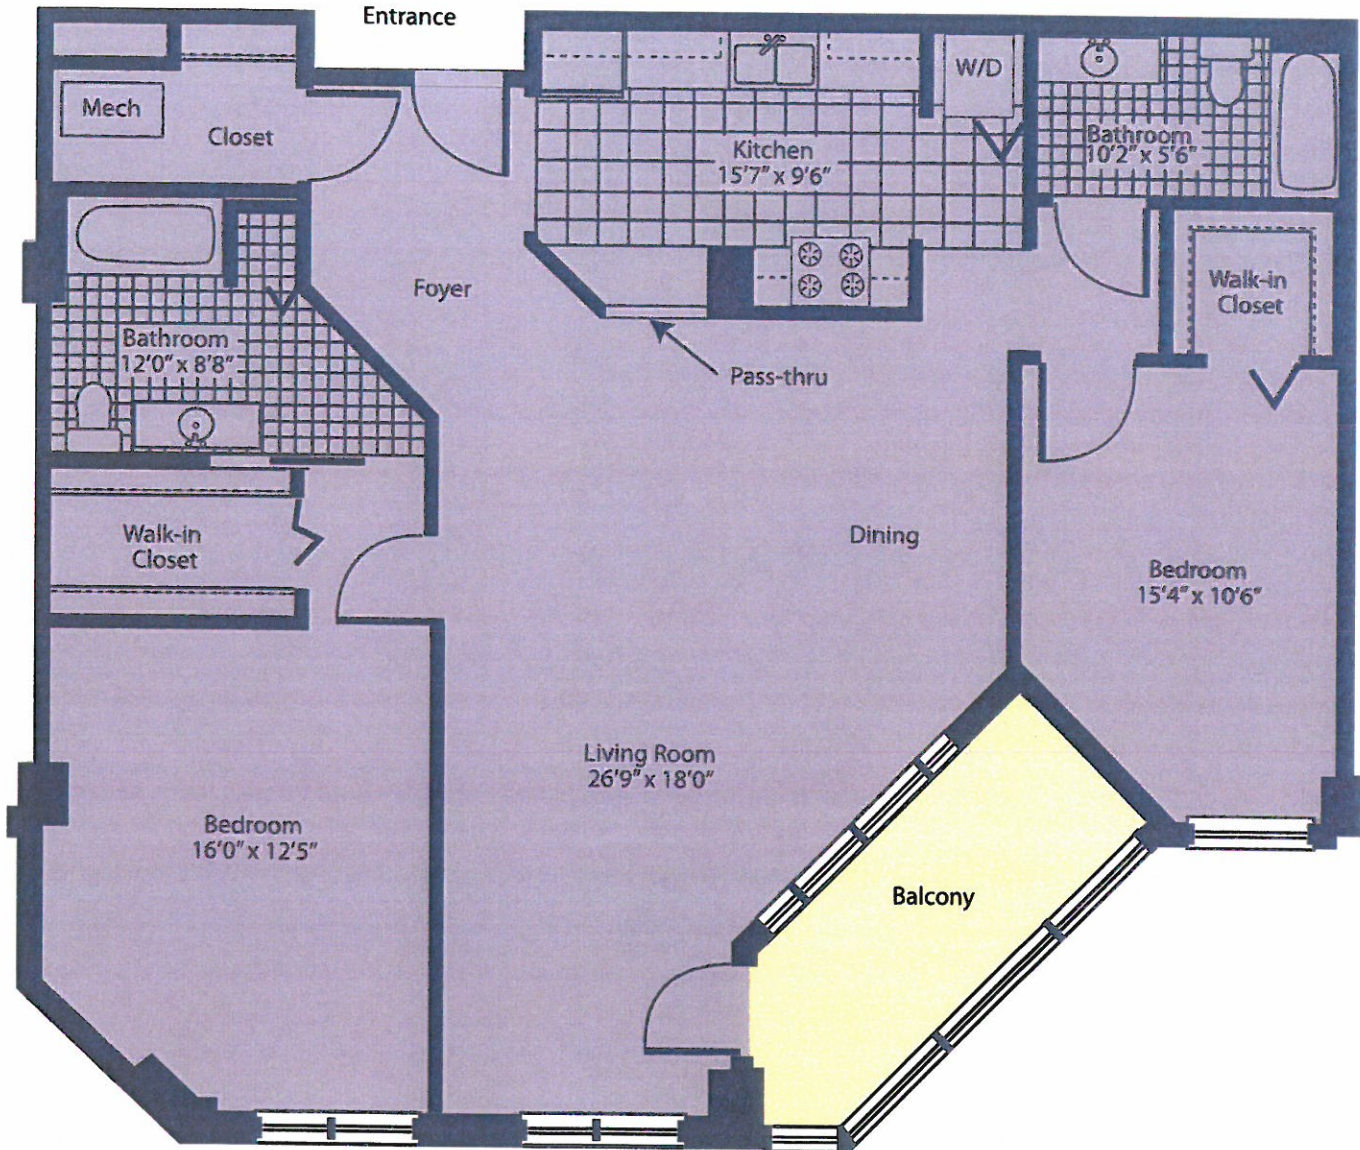

BAY WOODS
of ANNAPOLIS

The Severn

Two Bedroom, Two Bath with Enclosed Balcony
Approximately 1,380 Square Feet

The floor plans represented are drawings for illustrative purposes only and are subject to change, modification and availability. All dimensions and square footage are approximate.