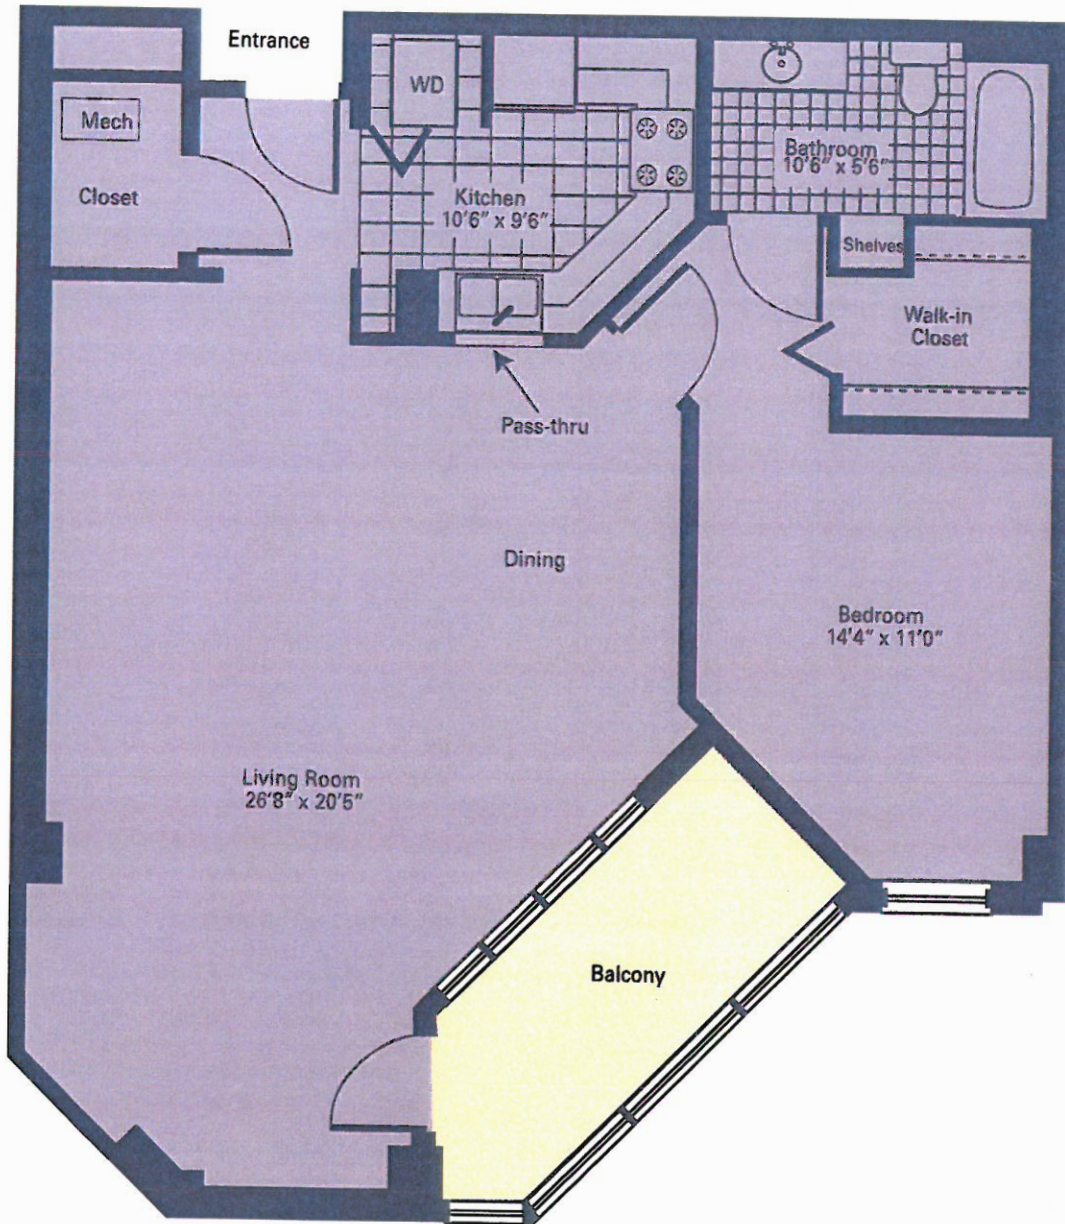

BAY WOODS
of ANNAPOLIS

The Chester

One Bedroom with Enclosed Balcony
Approximately 1,000 Square Feet

The floor plans represented are drawings for illustrative purposes only and are subject to change, modification and availability. All dimensions and square footage are approximate.